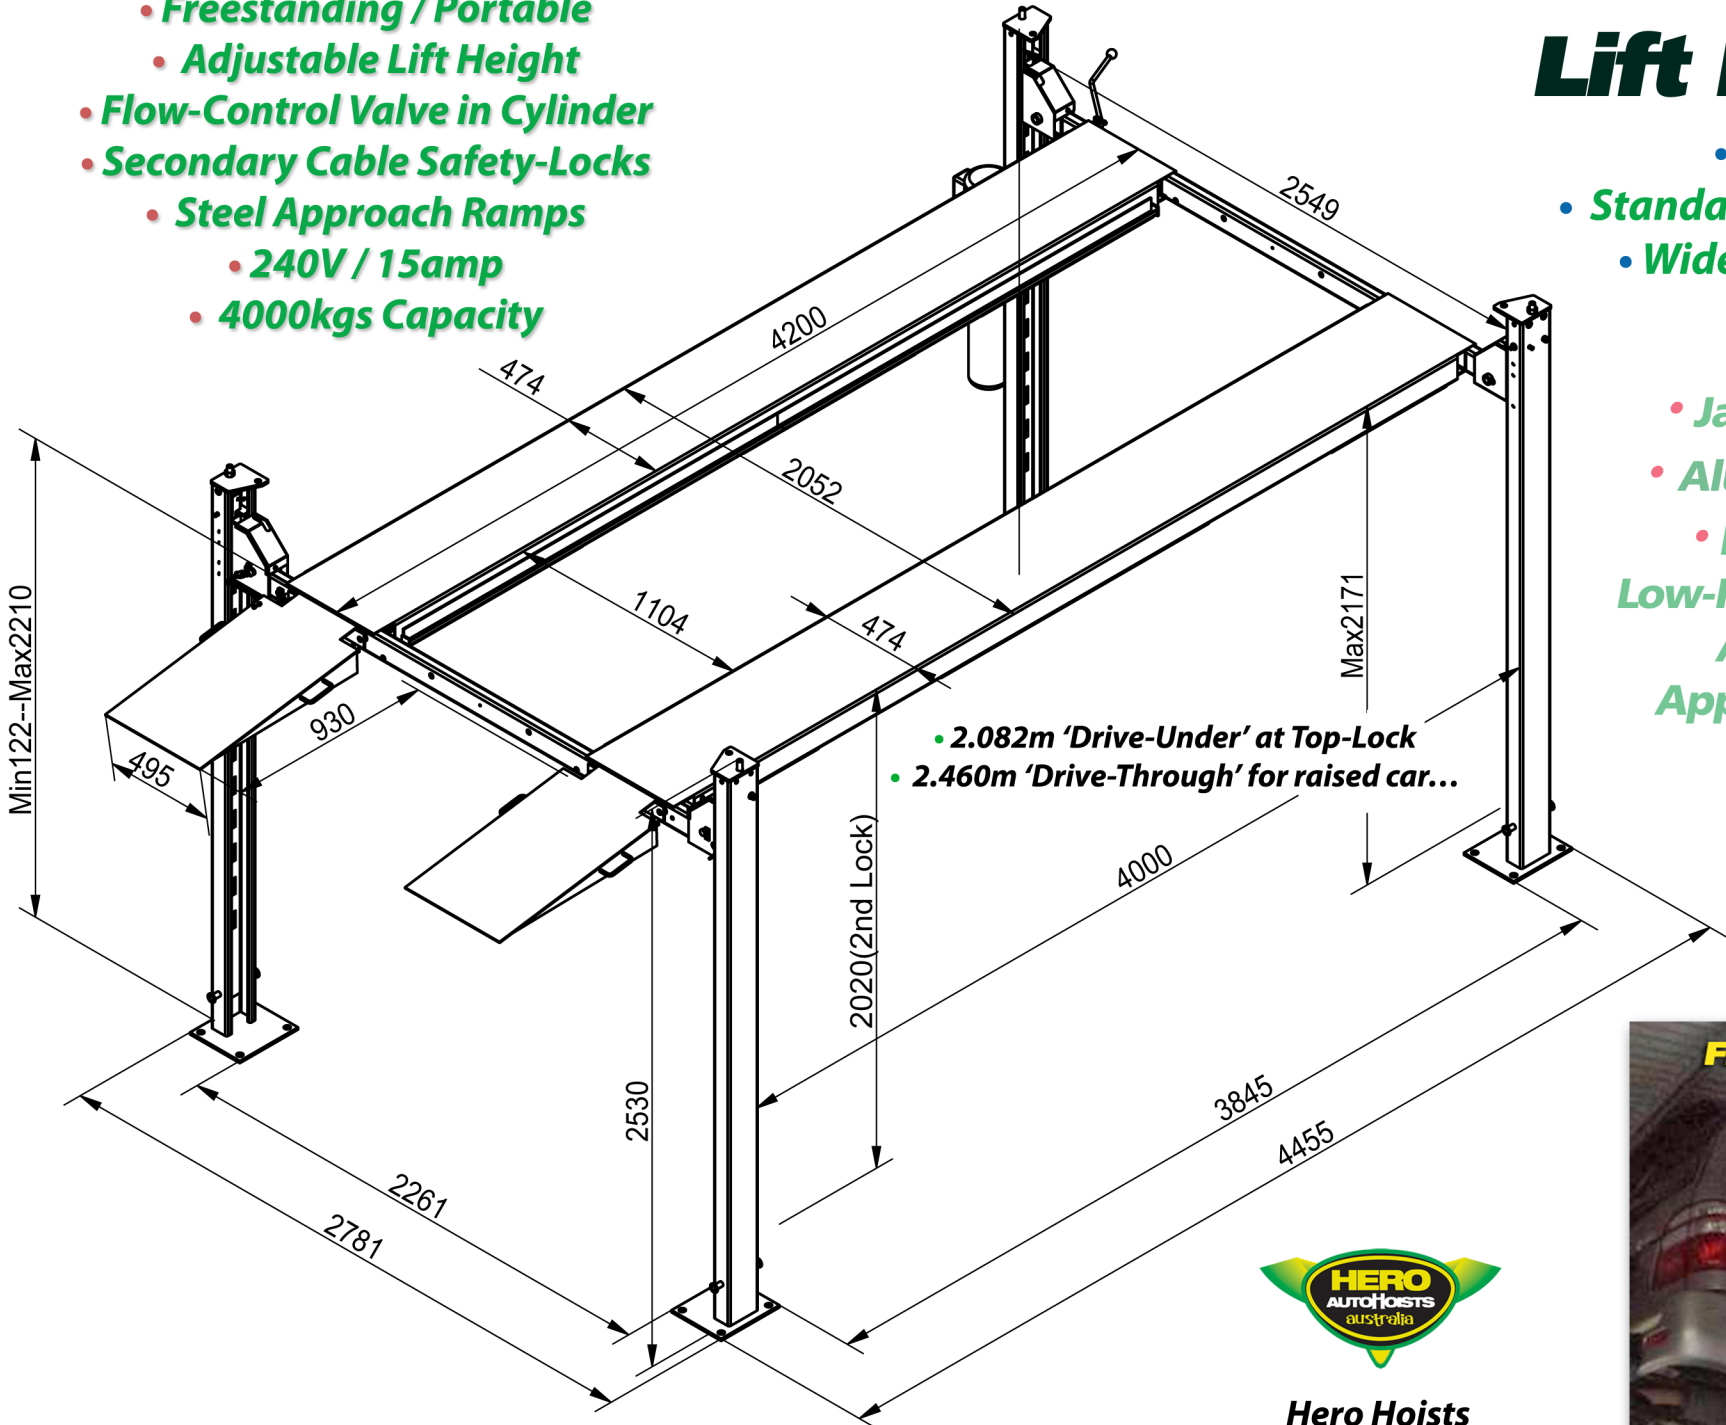

Lift King 9HL

- Freestanding / Portable
- Adjustable Lift Height
- Flow-Control Valve in Cylinder
- Secondary Cable Safety-Locks
- Steel Approach Ramps
 - 240V / 15amp
 - 4000kgs Capacity

- Higher-Lift
- Standard-Length Runways
- Wider Between Posts

Options

- Jacking Beams
- Alu-Deck Inserts
- Lightweight Low-Profile & Longer Aluminium Approach Ramps

Hero Hoists
www.herohoists.com.au