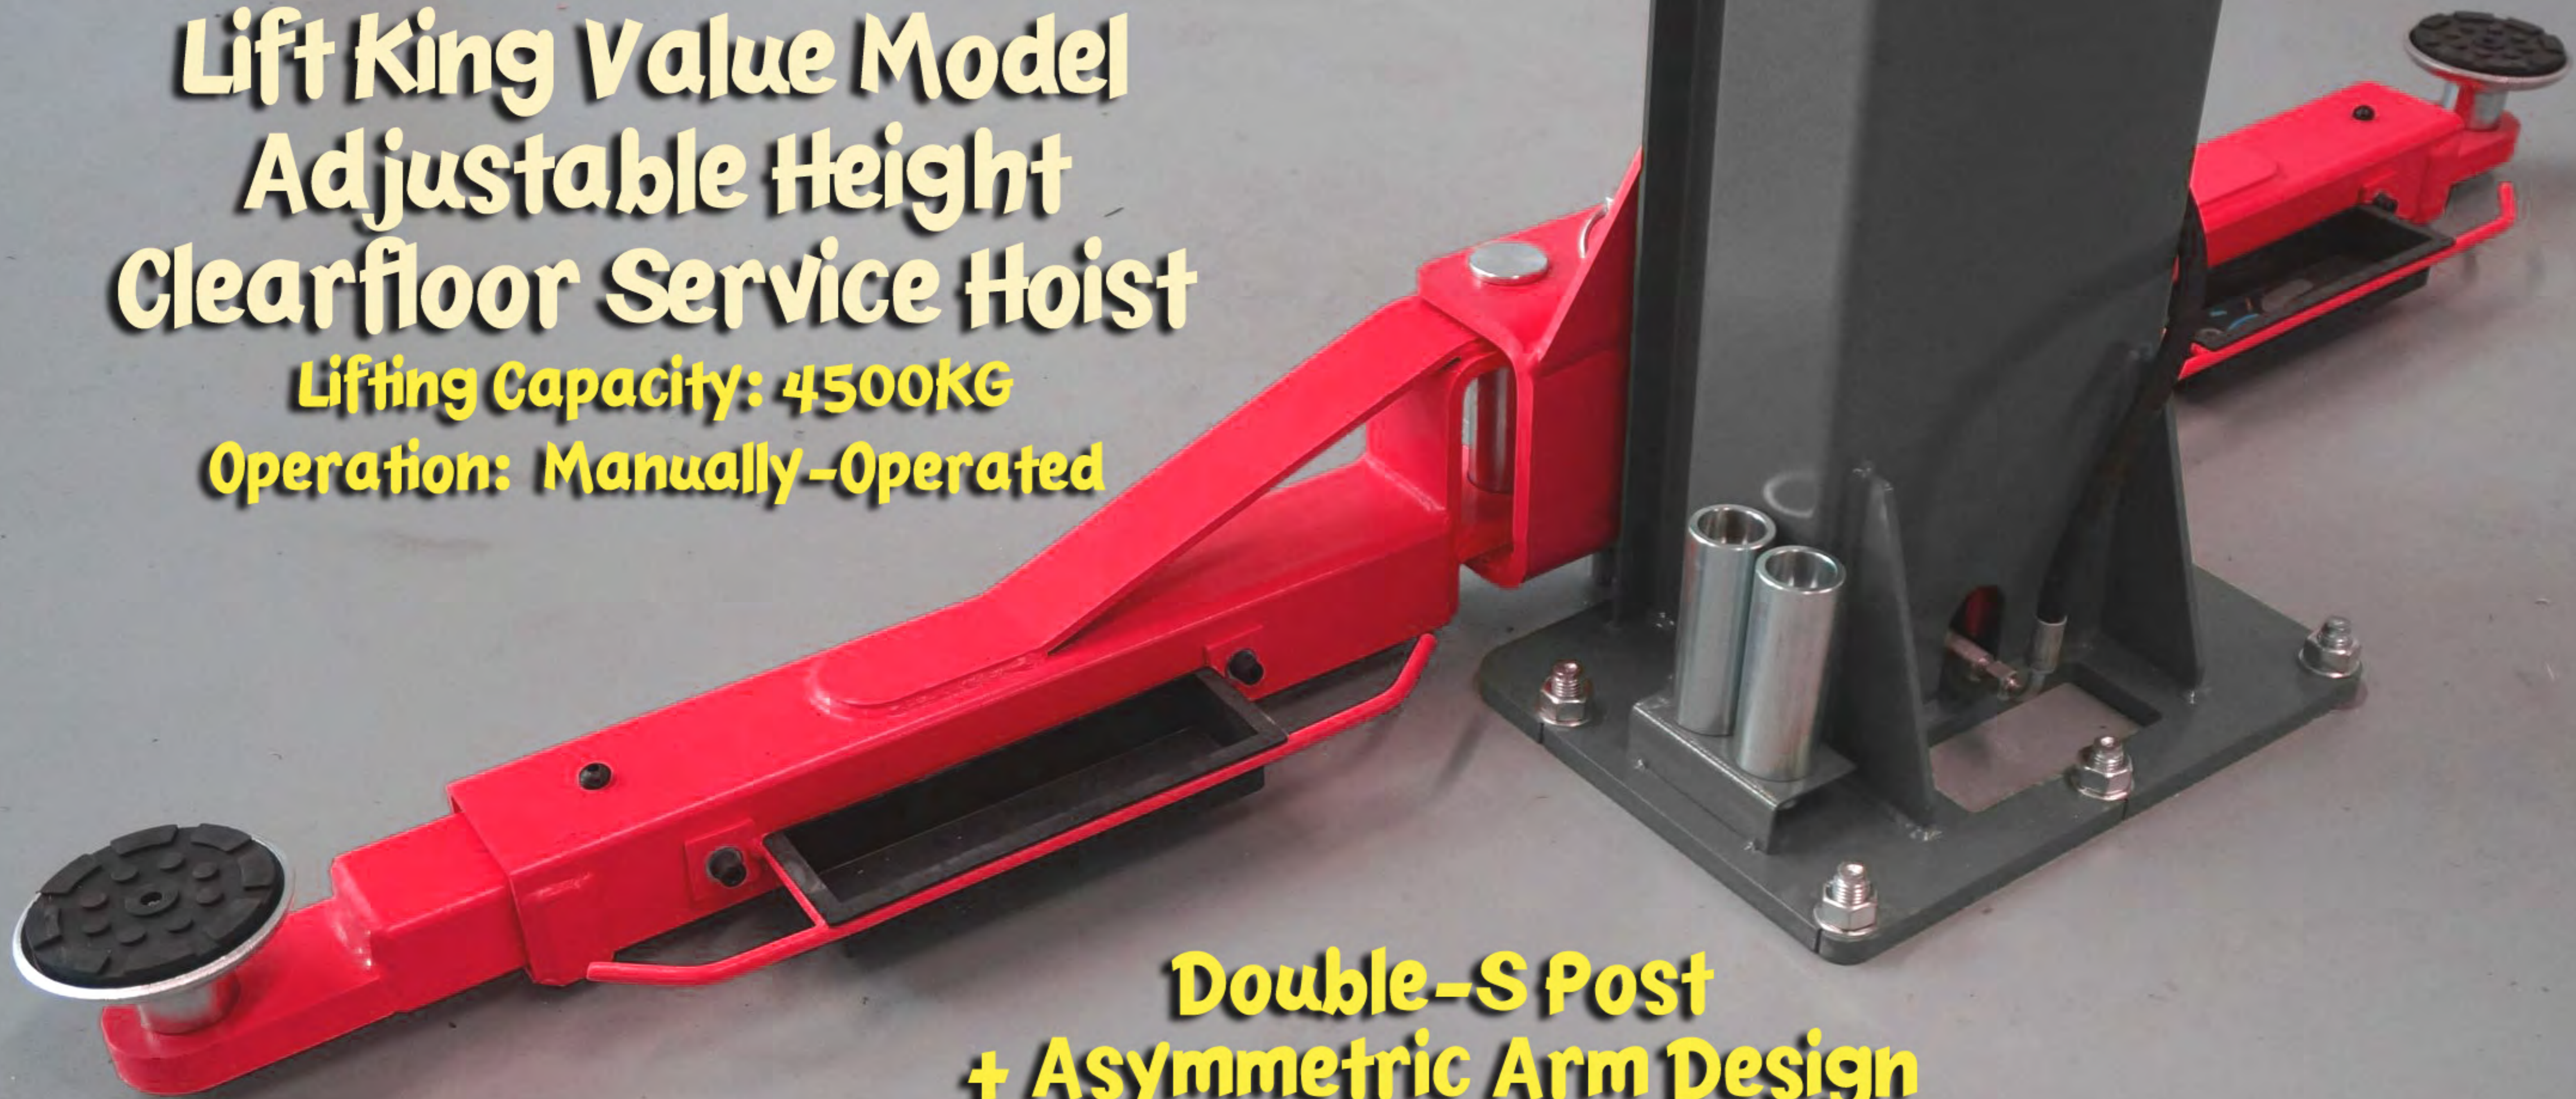

Lift King 10/2-Post Adjustable Height (4500kgs value model)

Features

True 5mm
Column Thickness
(super strong)

1-Piece
Ladder-Lock

16mm Baseplate
Thickness
(stronger than
standard 14mm)

Double-S Columns
(super strong)

**Installed Height:
3.420m or 3.720m**

*** Actual colour may vary...**

Lift King Value Model Adjustable Height Clearfloor Service Hoist

Lifting Capacity: 4500KG

Operation: Manually-Operated

**Double-S Post
+ Asymmetric Arm Design**

**Installed Height:
3.420m or 3.720m**

**Lift King Value Model
Adjustable Height
Clearfloor Service Hoist**

Lifting Capacity: 4500KG

Operation: Manually-Operated

**Double-S Post
+ Asymmetric Arm Design**

**Installed Height:
3.420m or 3.720m**

**Lift King Value Model
Adjustable Height
Clearfloor Service Hoist**

Lifting Capacity: 4500KG

Operation: Manually-Operated

Single-Point Lock Release

**Double-S / Asymmetric
Arm Design**

**Installed Height:
3.420m or 3.720m**