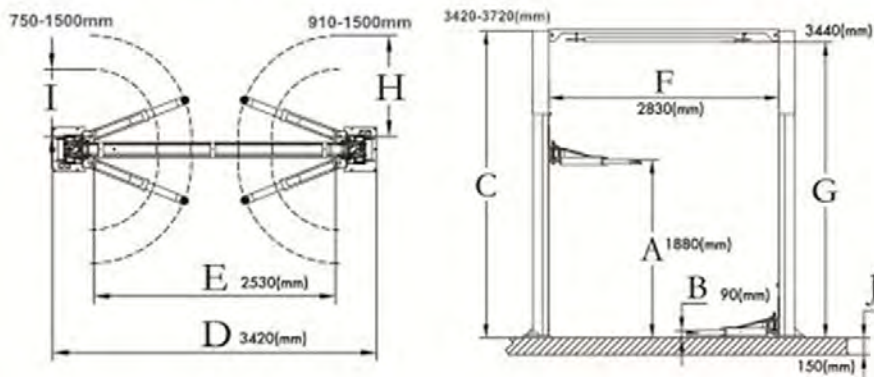

Lift King 10/2-Post Adjustable Height (4500kgs value model)

Features

True 5mm
Column Thickness
(super strong)

1-Piece
Ladder-Lock

16mm Baseplate
Thickness
(stronger than
standard 14mm)

Double-S Columns
(super strong)

Arm Restraints
(easy to engage)

Chain Cover
(Safe & Easy
Installation)

Parachute Valve
(Anti-Burst Protection)

Double Seal Ring
Protection
(PU Material)

4.5T 10000lb series lift

Lifting Method	Chain Drive
Lock/Release System	Single Point
Lifting Capacity	4500kg(10000lb)
Lifting Height drop-in pad	A 1880mm(74")
Pod Min.height drop-in pad	B 90mm(3.5")
Height Overall	C 3420-3720(mm)
Width Overall	D 3420mm(134.6")
Drive Through	E 2530mm(100")
Width Between Columns	F 2830mm(111.4")
Limit switch height	G 3440mm(135.4")
2 Stage Arm	H 910-1500mm
3 Stage Arm	I 750-1500mm
Concrete Thickness	J 150mm(5.9")
Lifting Time	50S
Motor Power	2.2kw(3HP)

**Installed Height:
3.420m or 3.720m**

*** Actual colour may vary...**

Lift King Value Model Adjustable Height Clearfloor Service Hoist

Lifting Capacity: 4500KG

Operation: Manually-Operated

**Double-S Post
+ Asymmetric Arm Design**

**Installed Height:
3.420m or 3.720m**

**Lift King Value Model
Adjustable Height
Clearfloor Service Hoist**

Lifting Capacity: 4500KG

Operation: Manually-Operated

**Double-S Post
+ Asymmetric Arm Design**

**Installed Height:
3.420m or 3.720m**