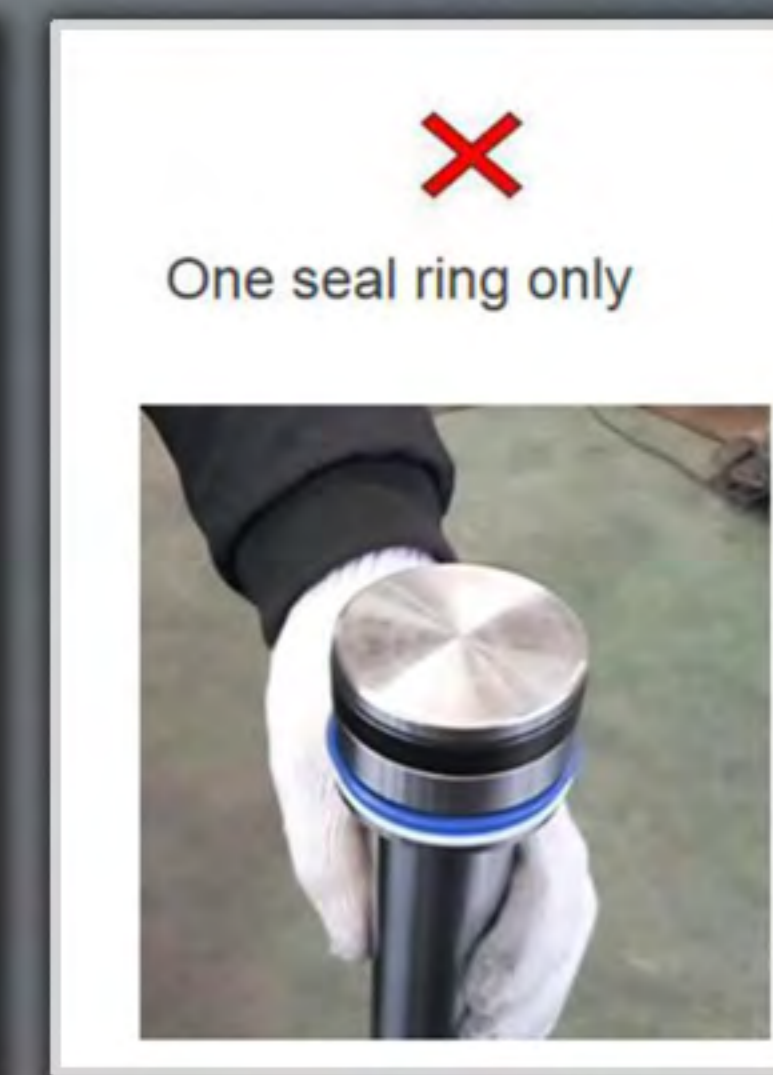

Lift King Value Model Adjustable Height Clearfloor Service Hoist

Lifting Capacity: 4500KG
Operation: Manually-Operated

**Double-S Posts +
Asymmetric Arm Design**

**Installed Height:
3.420m or 3.720m**

* Actual colour may vary...