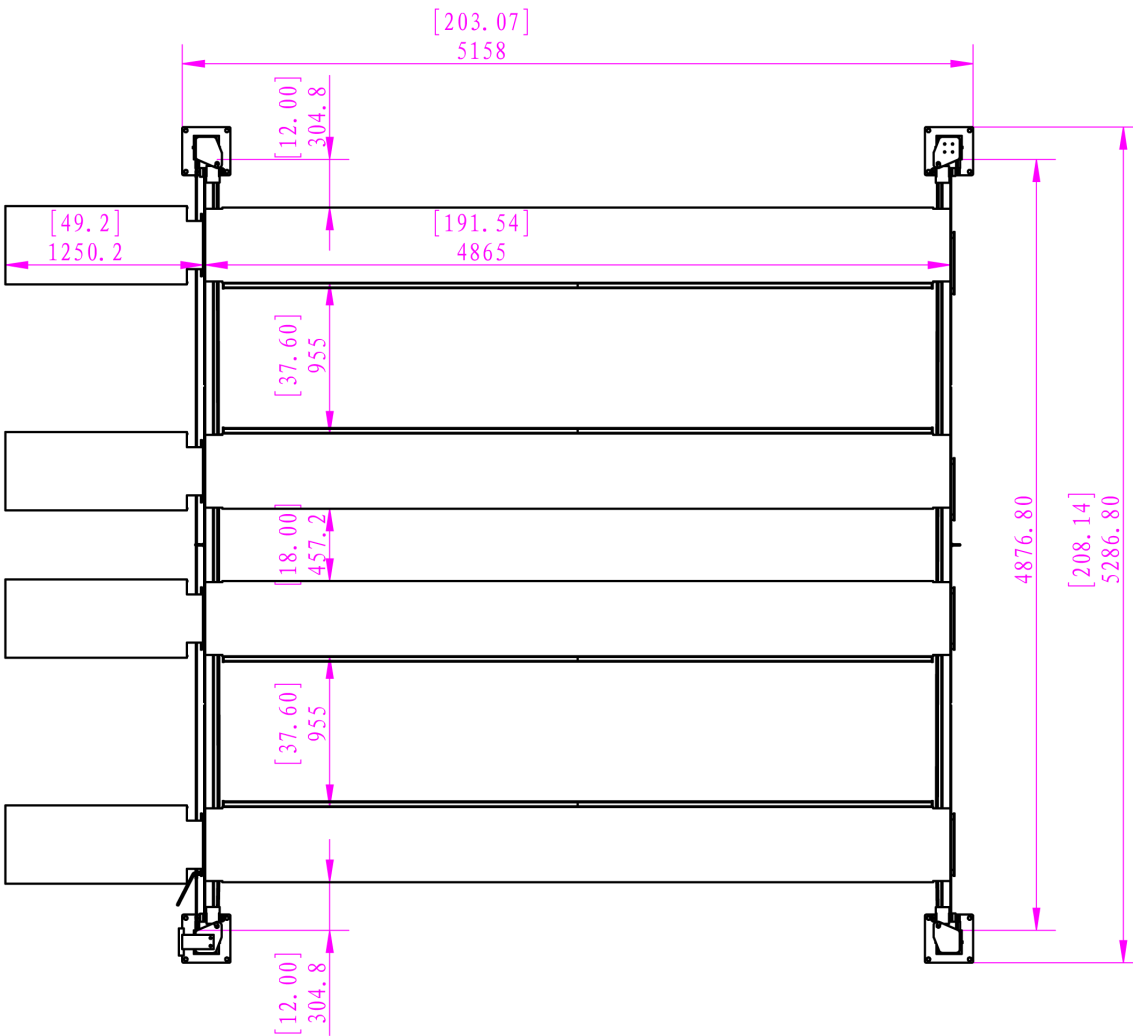

Double Your Garage Space

NEW!!

Portable Side-By-Side Lifter

Lift King Side-By-Side Parker
4500Kg Capacity • Freestanding / Portable
240V/15amp

Features

- 3rd-Gen Wrap-Around Crossbars + Box-Section 'Posi-Lock' Posts
- Freestanding & Portable
- 4500Kgs Capacity (high-lift model) @ \$8,795.00 incl GST or 4000Kgs Capacity (standard lift-height model) @ \$8,695.00 incl GST (*manually-operated models*)
- 240V/15amp power (*or 3-Phase to order...*)
- 2 x Rolling Jacking Trays - you can place the jockey wheels of a trailer or caravan in these...
- 6 x Drip Trays • Removable 'Alu' Approach Ramps
- LIFETIME Structural Warranty... (*private use*)
- Flow-Control Valve + Secondary Slack Cable Locks
- 3-Year Power-pack and optional 3-Year Parts Warranty available... (*private use*)
- Optional Manual or Pneumatic Jacking Beam/s (\$1,025.00 manual / \$1,175.00 pneumatic) + Delivery. ** *'Pro' models \$160.00 extra*
- Optional Alloy Hoist Insert System @ \$2,195.00 incl. GST + Delivery. ** (*to close off the gaps between runways*) RRP = \$2,595.00 incl GST
- **Pre-Order in your preferred / special colours.***
Special 'Man-Cave / Dealership Edition' available in white & grey with Alu-Decking for \$10,990.00 incl GST*

(2.082m drive-under at top-lock)
Rated Capacity: 4,500Kgs

- Supplied With:-**
- 6 x Drip Trays
 - 2 x Rolling HD Jacking Trays
 - Castor Kit
 - Limit Switch
 - Flow Control Valve
 - Secondary Slack Cable Locks
- Optional Rolling Jacking Beams (2.50T Scissor Lifts) available...**