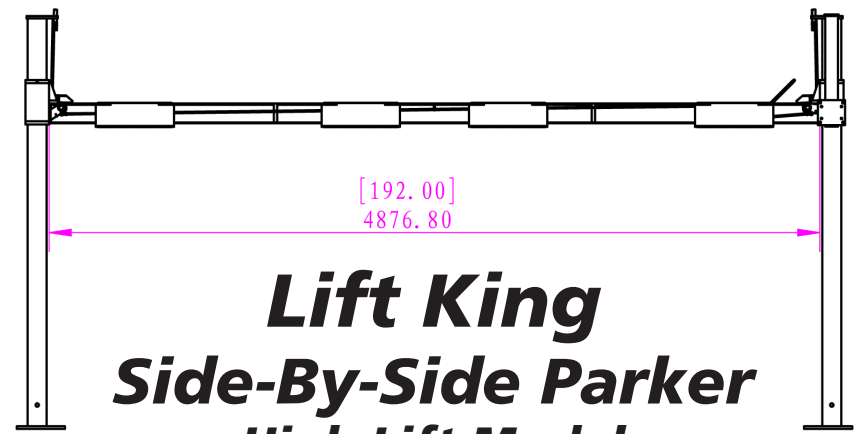

COMMERCIAL TOUGH
Residential Simple

Lift King Side-By-Side Parker High Lift Model

(2.082m drive-under at top-lock)
Rated Capacity: 4,500Kgs