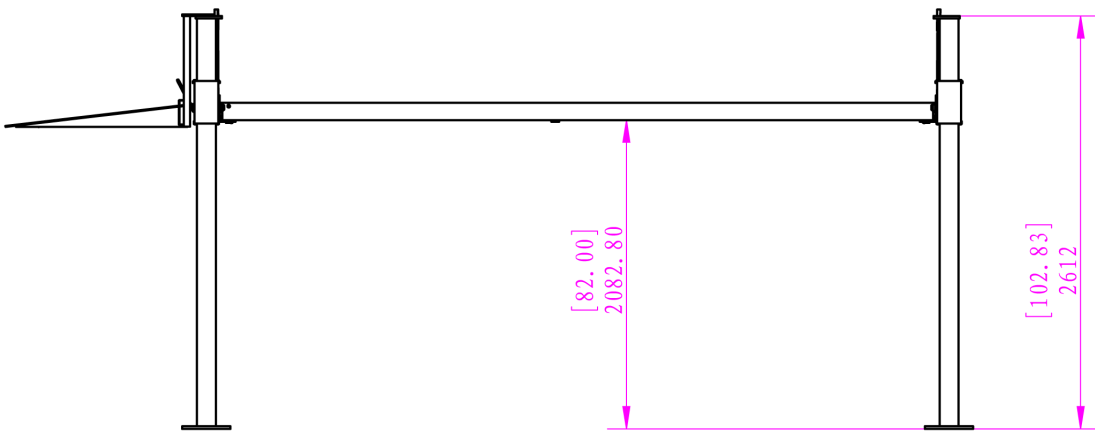

COMMERCIAL TOUGH
Residential Simple

Lift King Side-By-Side Parker High Lift Model

(2.082m drive-under at top-lock)
Rated Capacity: 4,500Kgs