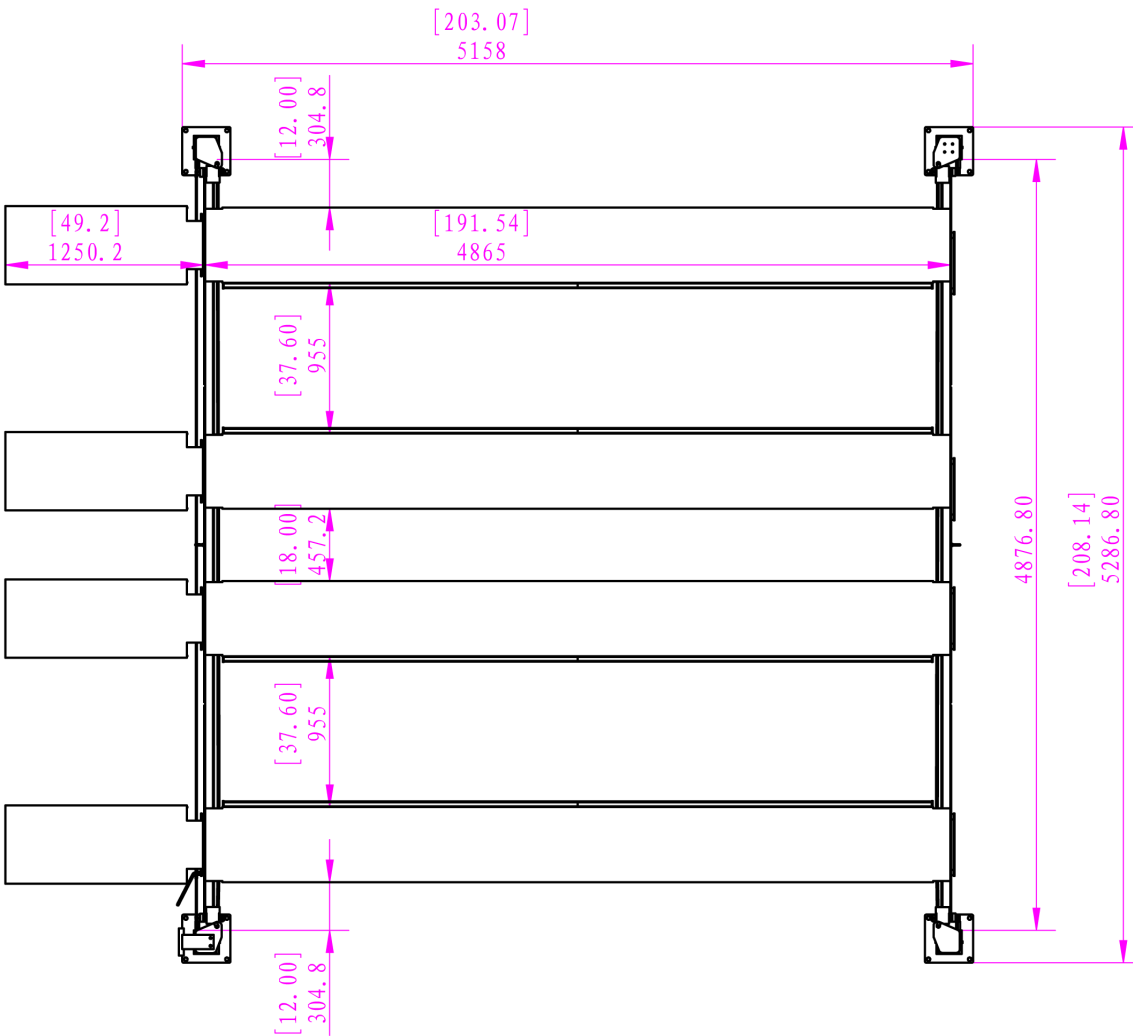

Double Your Garage Space

NEW!!

Portable Side-By-Side Lifter

Lift King Side-By-Side Parker
4500Kg Capacity • Freestanding / Portable
240V/15amp

Features

- 3rd-Gen Wrap-Around Crossbars + Box-Section 'Posi-Lock' Posts
- Freestanding & Portable
- 4500Kgs Capacity (high-lift model) @ \$8,795.00 incl GST or 4000Kgs Capacity (standard lift-height model) @ \$8,695.00 incl GST (*manually-operated models*)
- 240V/15amp power (*or 3-Phase to order...*)
- 2 x Rolling Jacking Trays - you can place the jockey wheels of a trailer or caravan in these...
- 6 x Drip Trays • Removable 'Alu' Approach Ramps
- LIFETIME Structural Warranty... (*private use*)
- Flow-Control Valve + Secondary Slack Cable Locks
- 3-Year Power-pack and optional 3-Year Parts Warranty available... (*private use*)
- Optional Manual or Pneumatic Jacking Beam/s (\$1,025.00 manual / \$1,175.00 pneumatic) + Delivery. ** *'Pro' models \$160.00 extra*
- Optional Alloy Hoist Insert System @ \$2,195.00 incl. GST + Delivery. ** (*to close off the gaps between runways*) RRP = \$2,595.00 incl GST
- **Pre-Order in your preferred / special colours.***
Special 'Man-Cave / Dealership Edition' available in white & grey with Alu-Decking for \$10,990.00 incl GST*

* Price and specs subject to change - call for updates... * **Special colours attract a surcharge...**

** *With hoist purchase...*

COMMERCIAL TOUGH
Residential Simple

Lift King
Side-By-Side Parker
High Lift Model
(2.082m drive-under at top-lock)
Rated Capacity: 4,500Kgs

- Supplied With:-**
- 6 x Drip Trays
 - 2 x Rolling HD Jacking Trays
 - Castor Kit
 - Limit Switch
 - Flow Control Valve
 - Secondary Slack Cable Locks
- Optional Rolling Jacking Beams (2.50T Scissor Lifts) available...**