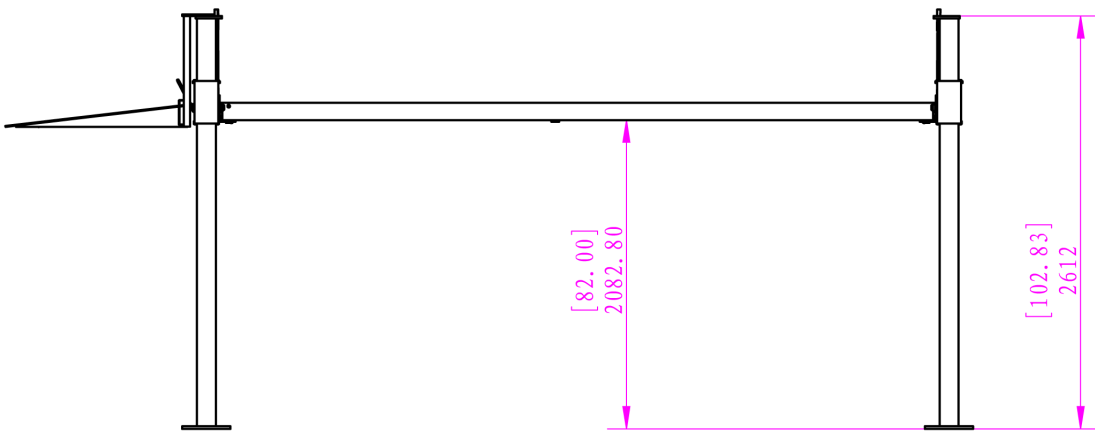

Double Your Garage Space

NEW!!

Portable Side-By-Side Lifter

Lift King Side-By-Side Parker
4500Kg Capacity • Freestanding / Portable
240V/15amp

Features

- 3rd-Gen Wrap-Around Crossbars + Box-Section 'Posi-Lock' Posts
- Freestanding & Portable
- 4500Kgs Capacity (high-lift model) @ \$8,795.00 incl GST or 4000Kgs Capacity (standard lift-height model) @ \$8,695.00 incl GST (*manually-operated models*)
- 240V/15amp power (*or 3-Phase to order...*)
- 2 x Rolling Jacking Trays - you can place the jockey wheels of a trailer or caravan in these...
- 6 x Drip Trays • Removable 'Alu' Approach Ramps
- LIFETIME Structural Warranty... (*private use*)
- Flow-Control Valve + Secondary Slack Cable Locks
- 3-Year Power-pack and optional 3-Year Parts Warranty available... (*private use*)
- Optional Manual or Pneumatic Jacking Beam/s (\$1,025.00 manual / \$1,175.00 pneumatic) + Delivery. ** *'Pro' models \$160.00 extra*
- Optional Alloy Hoist Insert System @ \$2,195.00 incl. GST + Delivery. ** (*to close off the gaps between runways*) RRP = \$2,595.00 incl GST
- **Pre-Order in your preferred / special colours.***
Special 'Man-Cave / Dealership Edition' available in white & grey with Alu-Decking for \$10,990.00 incl GST*

* Price and specs subject to change - call for updates... * **Special colours attract a surcharge...**

** *With hoist purchase...*

COMMERCIAL TOUGH
Residential Simple

Lift King
Side-By-Side Parker
High Lift Model
(2.082m drive-under at top-lock)
Rated Capacity: 4,500Kgs