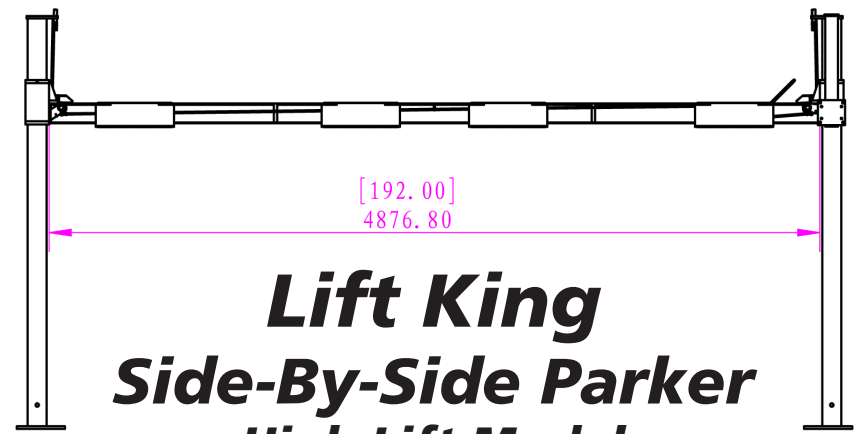

Double Your Garage Space

NEW!!

Portable Side-By-Side Lifter

Lift King Side-By-Side Parker
4500Kg Capacity • Freestanding / Portable
240V/15amp

Features

- 3rd-Gen Wrap-Around Crossbars + Box-Section 'Posi-Lock' Posts
- Freestanding & Portable
- 4500Kgs Capacity (high-lift model) @ \$8,795.00 incl GST or 4000Kgs Capacity (standard lift-height model) @ \$8,695.00 incl GST (*manually-operated models*)
- 240V/15amp power (*or 3-Phase to order...*)
- 2 x Rolling Jacking Trays - you can place the jockey wheels of a trailer or caravan in these...
- 6 x Drip Trays • Removable 'Alu' Approach Ramps
- LIFETIME Structural Warranty... (*private use*)
- Flow-Control Valve + Secondary Slack Cable Locks
- 3-Year Power-pack and optional 3-Year Parts Warranty available... (*private use*)
- Optional Manual or Pneumatic Jacking Beam/s (\$1,025.00 manual / \$1,175.00 pneumatic) + Delivery. ** *'Pro' models \$160.00 extra*
- Optional Alloy Hoist Insert System @ \$2,195.00 incl. GST + Delivery. ** (*to close off the gaps between runways*) RRP = \$2,595.00 incl GST
- **Pre-Order in your preferred / special colours.***
Special 'Man-Cave / Dealership Edition' available in white & grey with Alu-Decking for \$10,990.00 incl GST*

* Price and specs subject to change - call for updates... * **Special colours attract a surcharge...**

** *With hoist purchase...*

COMMERCIAL TOUGH
Residential Simple

Lift King
Side-By-Side Parker
High Lift Model
(2.082m drive-under at top-lock)
Rated Capacity: 4,500Kgs