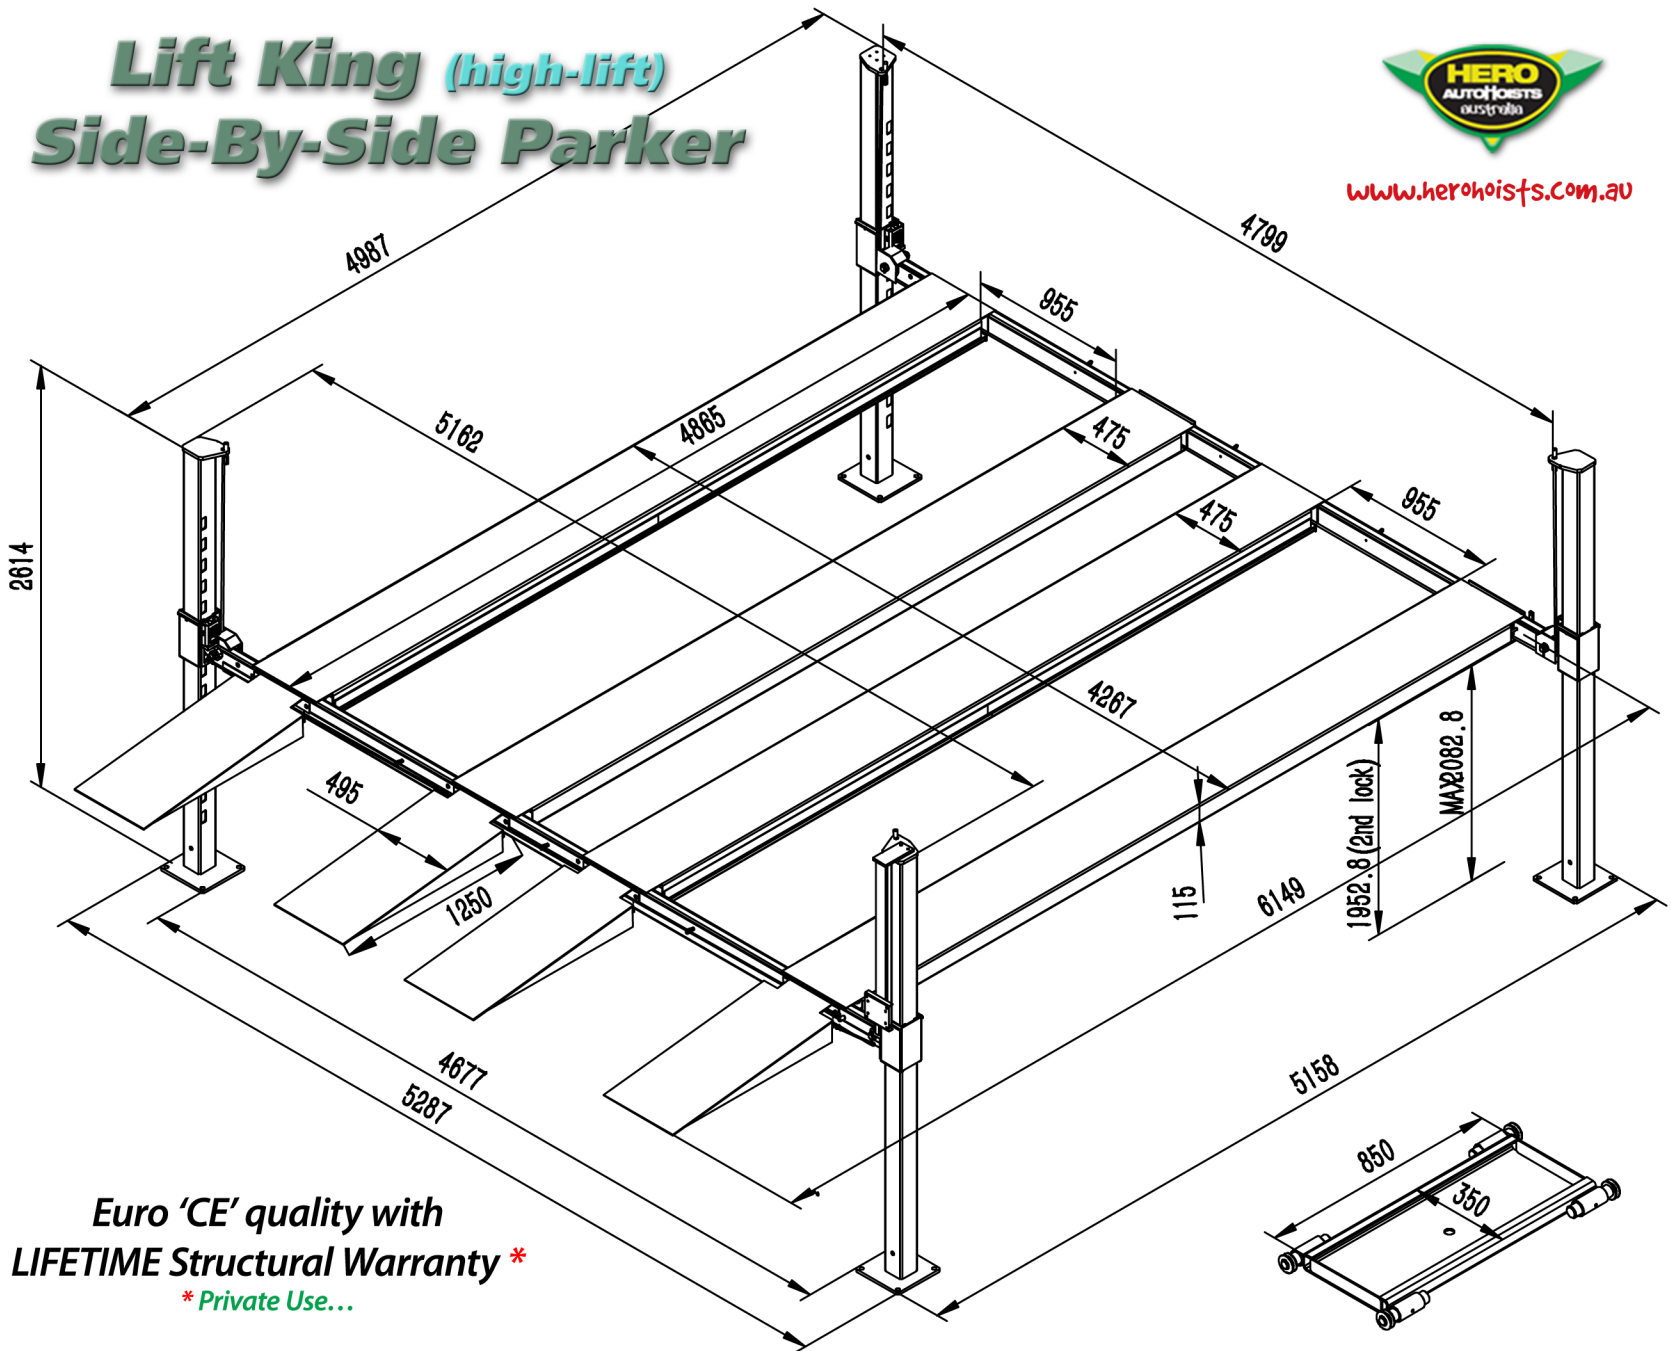

Lift King (high-lift) Side-By-Side Parker

www.herohoists.com.au

Euro 'CE' quality with
LIFETIME Structural Warranty *

* Private Use...