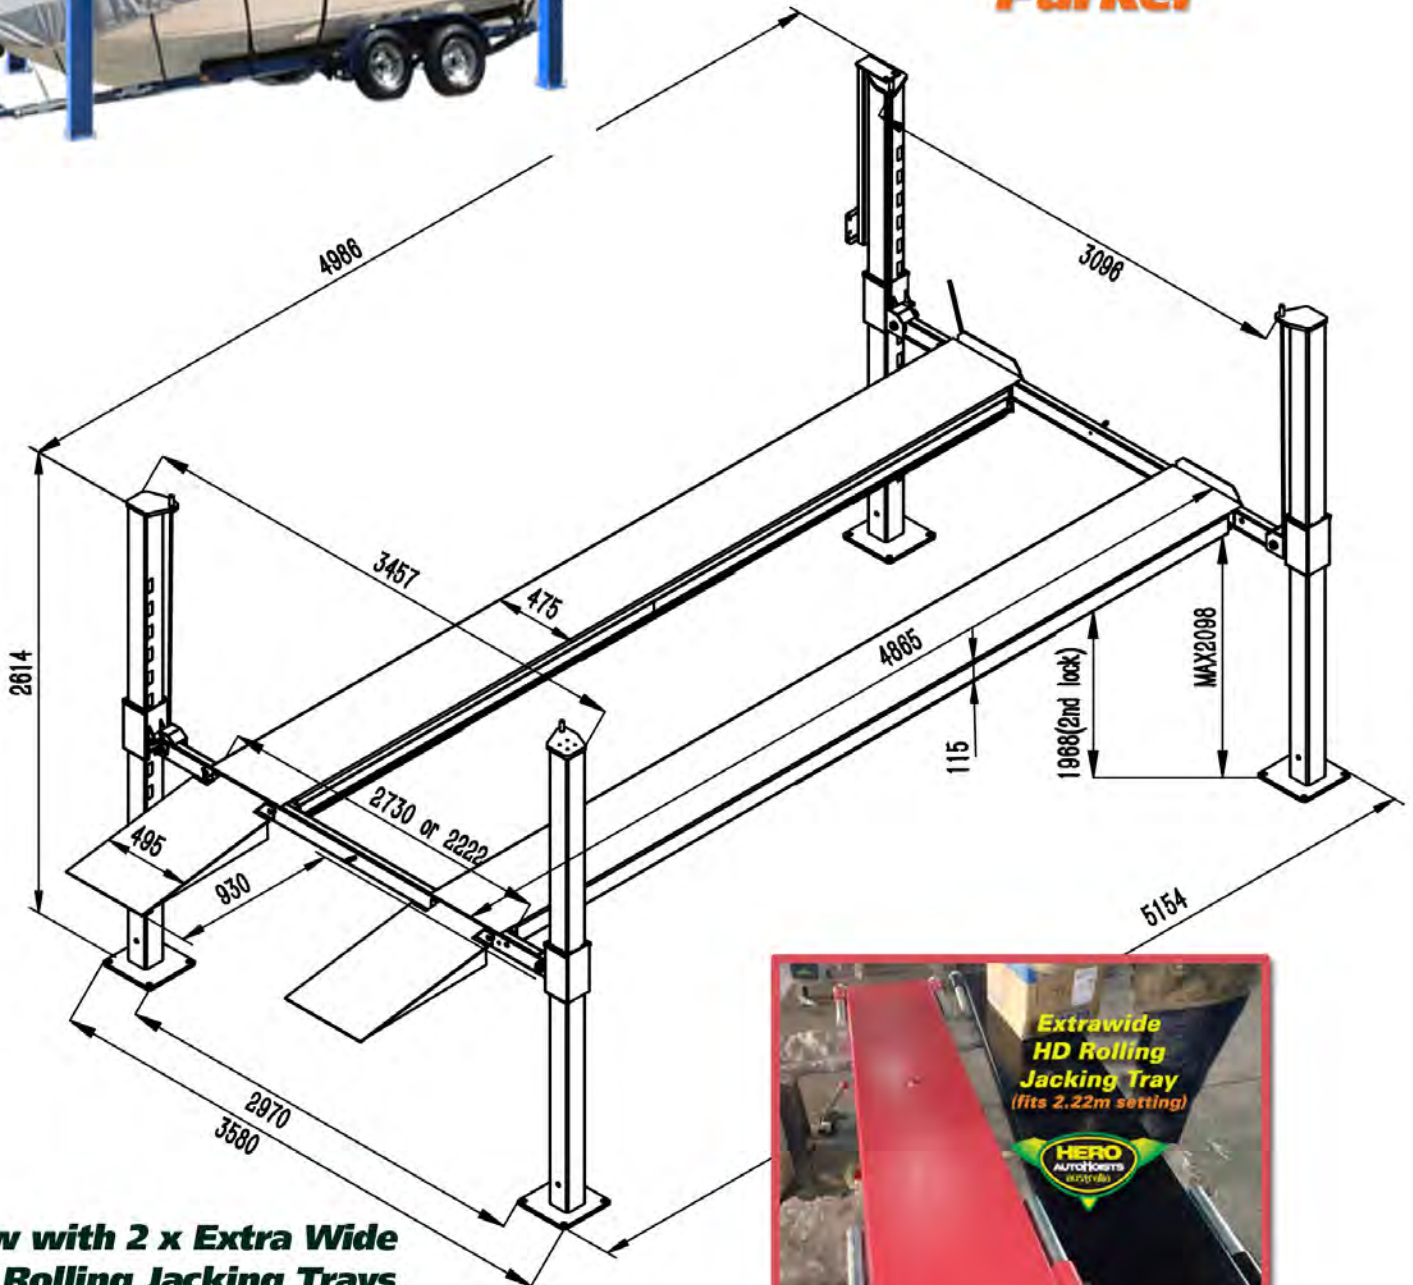

Lift King Boat, Trailer & Caravan Parker

**Now with 2 x Extra Wide
HD Rolling Jacking Trays
+ Optional Jacking Beam/s...**

Lift King
Boat, Trailer
& Caravan
Parker

Lift King Boat & Caravan Parker
2.082m Drive-Under • Adjustable Platforms
3.096m Drive-Through