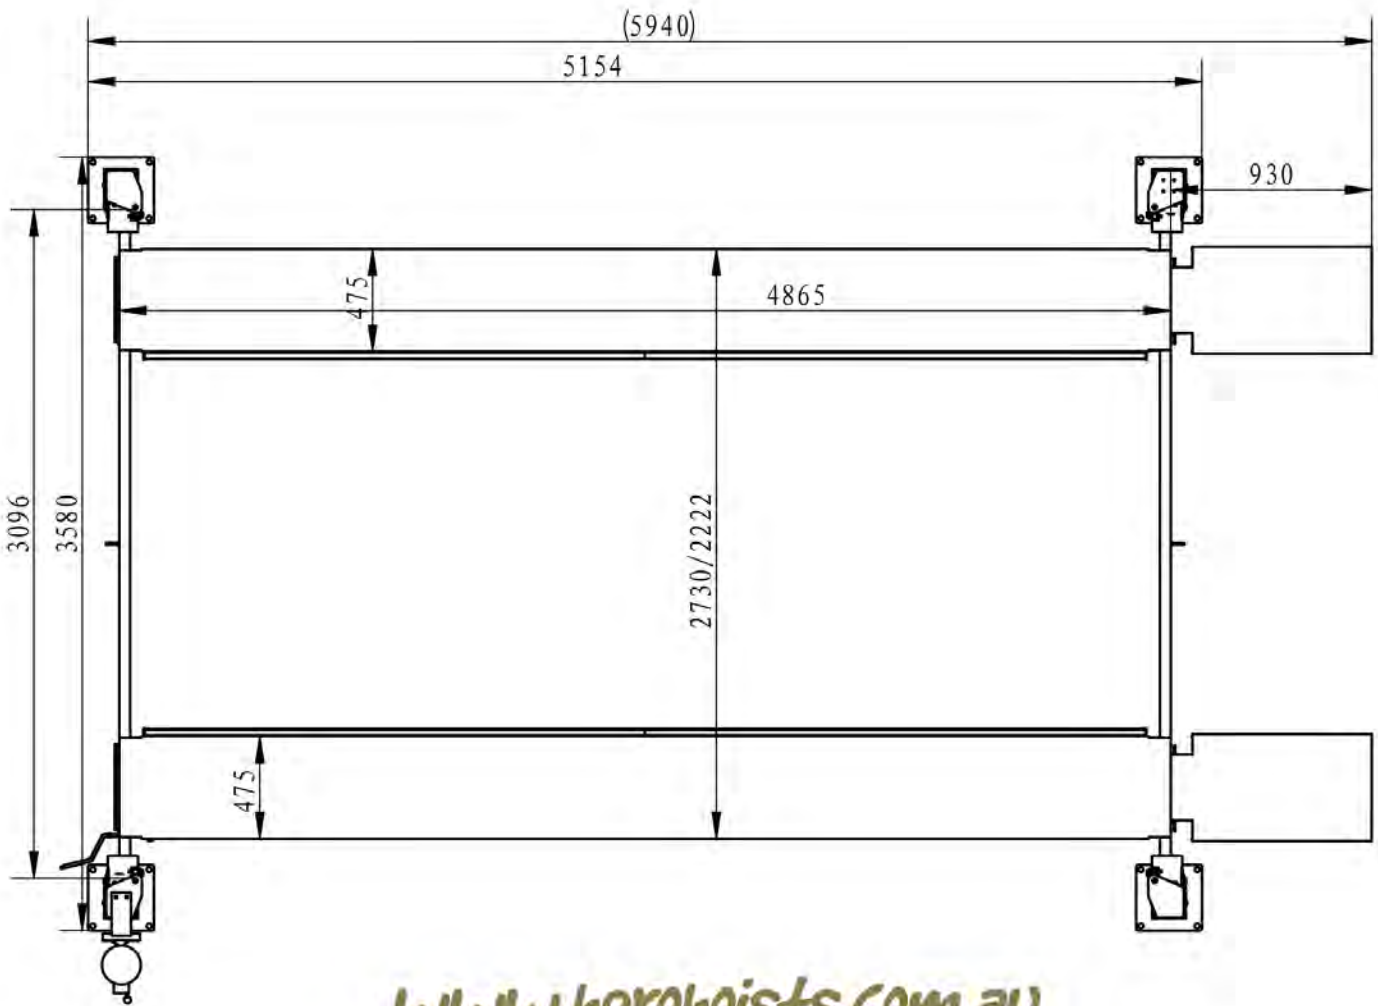

Lift King Boat, Trailer & Caravan Parker

**Now with 2 x Extra Wide
HD Rolling Jacking Trays
+ Optional Jacking Beam/s...**

Lift King
Boat, Trailer
& Caravan
Parker

Lift King Boat & Caravan Parker
2.082m Drive-Under • Adjustable Platforms
3.096m Drive-Through