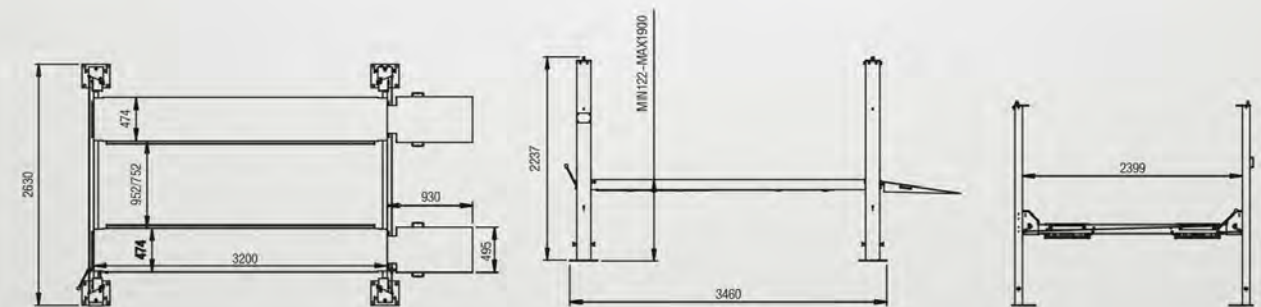

## ● Optional

Safety Limit Switch

Pneumatic or Manually-Operated Rolling Jacks

## ● Product Features

- 4Tons/9000LBS capacity;
- Designed for mini car parking, such as beetle, smart, cooper etc;
- High quality power coating finish;
- Heavy duty, stainless lifting cables;
- Single point manual release, quite convenient to operate;
- Alloy approach ramps;
- With anti-surge valve in case of hydraulic hose burst;
- Cable anti-break device to double ensure the safety;
- Slave runway adjustable to cater for various wheel base vehicles;
- Single hydraulic cylinder hidden away under the runway for Min exposure and Max reliable performance;
- ETL and CE certified unit.

# Lift King 9S

Installed Width: 2.630m - 2.680m  
Installed Length: 3.460m + 93cm  
Removable Approach Ramps

-----  
4000Kgs Capacity  
240V/15amp  
Freestanding & Portable

240V - Freestanding / Portable  
Euro 'CE' Quality with  
LIFETIME Structural Warranty\*  
Private Use...