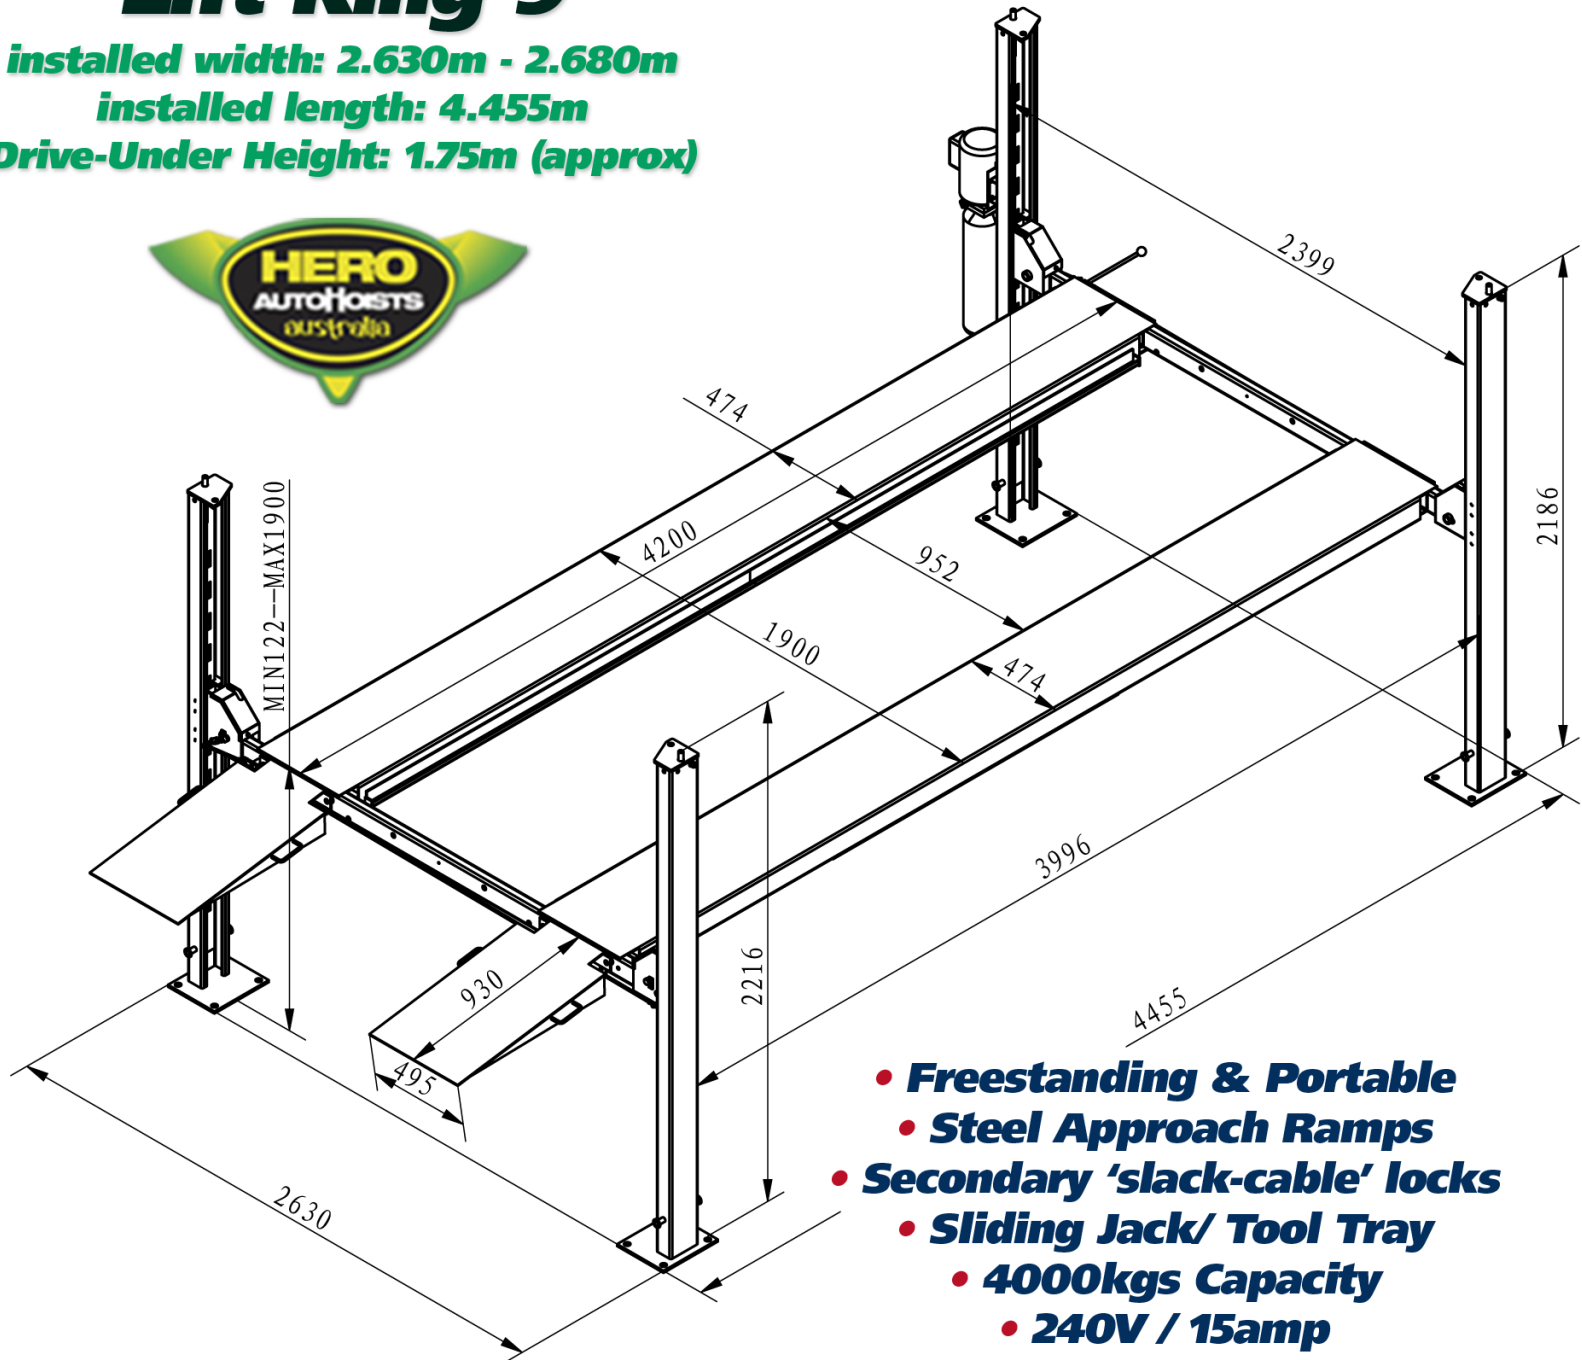

### Our entry-level / budget model that won't break the bank...

- Special quality features: anti-burst valve, cable retaining lugs, anti-twist cable roller and box-section reinforced runways...
  - Genuine 4000kgs capacity.
  - Minimum installed width of 2.630m (*with optional motor bracket*)
  - Drive-under height: 175cm
  - Comes standard with a Tool Tray, Drip Trays, Castor Kit & Limit Switch
- This model is great as a storage hoist for average-sized vehicles, and doubles as a service hoist too...

# Lift King 9

installed width: 2.630m - 2.680m

installed length: 4.455m

Drive-Under Height: 1.75m (approx)

- **Freestanding & Portable**
- **Steel Approach Ramps**
- **Secondary 'slack-cable' locks**
- **Sliding Jack/ Tool Tray**
- **4000kgs Capacity**
- **240V / 15amp**