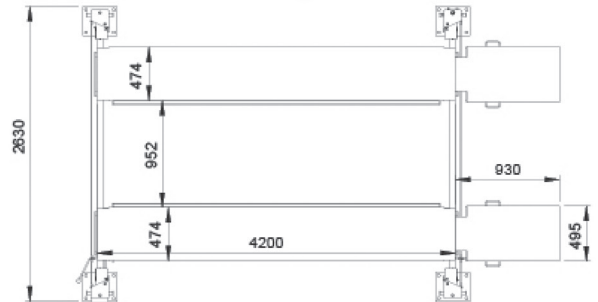

Still the ONLY lift with a LIFETIME Structural Warranty + 3-Year Powerpack Warranty