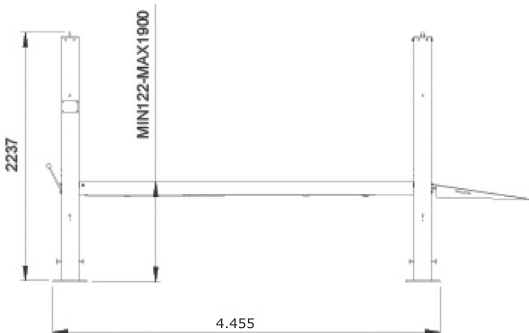

Still the ONLY lift with a LIFETIME Structural Warranty + 3-Year Powerpack Warranty