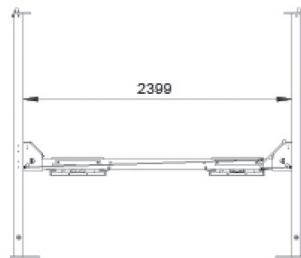

Still the ONLY lift with a LIFETIME Structural Warranty + 3-Year Powerpack Warranty