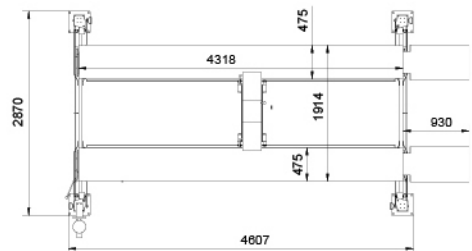

Lift King V8

4000kgs Capacity • Freestanding / Portable
240V/15amp

FOUR POST MOVABLE PARKING & SERVICE LIFT

Lifting Capacity	Lifting Height	Secondary lifting height	Secondary lifting weight	Power of motor	Oil Pressure	Power supply	Rise Time	Lowering Time
4000KGS	1900mm	450mm	3.0T	2.2KW	18Mpa	110-240V/380-415V 1/3PH, 50Hz/60Hz	50s	40s

- 4.0 Tonnes / 4,000kgs Capacity / 4318mm Platform Length
- Outside Slider; Compact and Elegant Design
- High Quality Powder-Coat Finish
- Heavy-Duty Stainless Lifting Cables
- ALU Approach Ramps
- Single-Point Manual Lock Release
- Anti-Surge Valve - for added safety...
- Cable Anti-Break Device – ensures safety...
- Slave Runway adjustable to cater for various wheel base vehicles...
- Multi-Position Locks allow for runways to be leveled at any locking height...
- Single Hydraulic Cylinder protected under runway for minimum exposure...
- Australian, ETL and CE Certified...