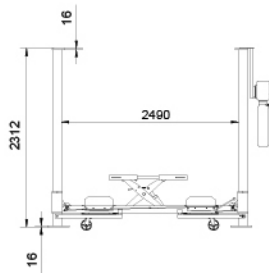

Lift King V8

4000kgs Capacity • Freestanding / Portable
240V/15amp

FOUR POST MOVABLE PARKING & SERVICE LIFT

Lifting Capacity	Lifting Height	Secondary lifting height	Secondary lifting weight	Power of motor	Oil Pressure	Power supply	Rise Time	Lowering Time
4000KGS	1900mm	450mm	3.0T	2.2KW	18Mpa	110-240V/380-415V 1/3PH, 50Hz/60Hz	50s	40s

- 4.0 Tonnes / 4,000kgs Capacity / 4318mm Platform Length
- Outside Slider; Compact and Elegant Design
- High Quality Powder-Coat Finish
- Heavy-Duty Stainless Lifting Cables
- ALU Approach Ramps
- Single-Point Manual Lock Release
- Anti-Surge Valve - for added safety...
- Cable Anti-Break Device – ensures safety...
- Slave Runway adjustable to cater for various wheel base vehicles...
- Multi-Position Locks allow for runways to be leveled at any locking height...
- Single Hydraulic Cylinder protected under runway for minimum exposure...
- Australian, ETL and CE Certified...