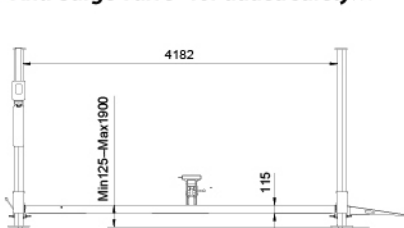

The Lift King V8 is a true space-saving solution for the home mechanic or a commercial workshop ...

The perfect hoist for shops with limited floor space, or a home car-port, it requires no special foundation or a complicated installation.
It doubles nicely as a residential / commercial parking lift, or an enthusiast's service lift...

- 4.0 Tonnes / 4,000kgs Capacity / 4318mm Platform Length
- Outside Slider; Compact and Elegant Design
- High Quality Powder-Coat Finish
- Heavy-Duty Stainless Lifting Cables
- ALU Approach Ramps
- Single-Point Manual Lock Release
- Anti-Surge Valve - for added safety...
- Cable Anti-Break Device – ensures safety...
- Slave Runway adjustable to cater for various wheel base vehicles...
- Multi-Position Locks allow for runways to be leveled at any locking height...
- Single Hydraulic Cylinder protected under runway for minimum exposure...
- Australian, ETL and CE Certified...