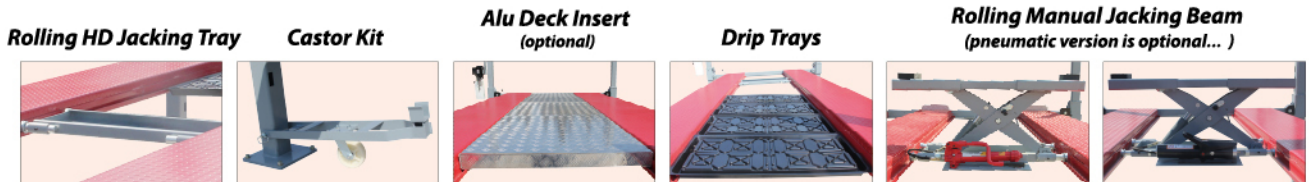

Lift King V8

4000kgs Capacity • Freestanding / Portable
240V/15amp

FOUR POST MOVABLE PARKING & SERVICE LIFT

Lifting Capacity	Lifting Height	Secondary lifting height	Secondary lifting weight	Power of motor	Oil Pressure	Power supply	Rise Time	Lowering Time
4000KGS	1900mm	450mm	3.0T	2.2KW	18Mpa	110-240V/380-415V 1/3PH, 50Hz/60Hz	50s	40s

V8
LIFT KING

Australian Certified
LIFETIME Structural Warranty
with Extended Motor & Parts
Warranty available...*

Colours are representative only - call for more info...
Effective 'drive-under' height at top lock: 1.80m

The Lift King V8 is a true space-saving solution for the home mechanic or a commercial workshop ...

The perfect hoist for shops with limited floor space, or a home car-port, it requires no special foundation or a complicated installation.
It doubles nicely as a residential / commercial parking lift, or an enthusiast's service lift...

- 4.0 Tonnes / 4,000kgs Capacity / 4318mm Platform Length
- Outside Slider; Compact and Elegant Design
- High Quality Powder-Coat Finish
- Heavy-Duty Stainless Lifting Cables
- ALU Approach Ramps
- Single-Point Manual Lock Release
- Anti-Surge Valve - for added safety...
- Cable Anti-Break Device – ensures safety...
- Slave Runway adjustable to cater for various wheel base vehicles...
- Multi-Position Locks allow for runways to be leveled at any locking height...
- Single Hydraulic Cylinder protected under runway for minimum exposure...
- Australian, ETL and CE Certified...