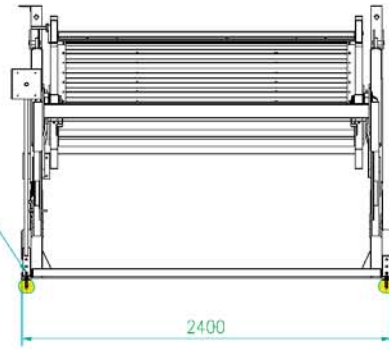

Narrow Bay Tilt-Parking System

Bolt M12 x 100

2400

1915

2280

2340

Adjustable Mechanical Lock

900