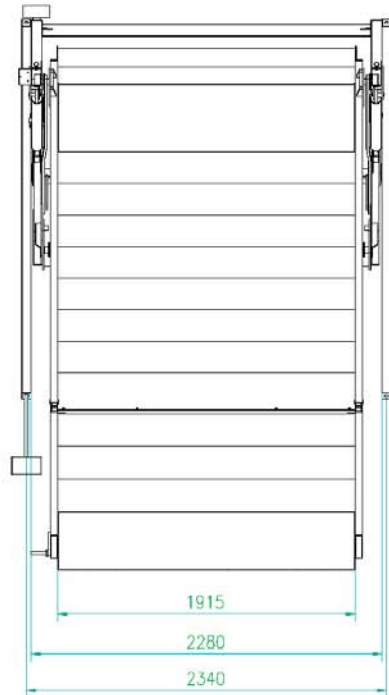

Narrow Bay Tilt-Parking System

Bolt M12 x 100

2400

1915

2280

2340

Adjustable Mechanical Lock

900