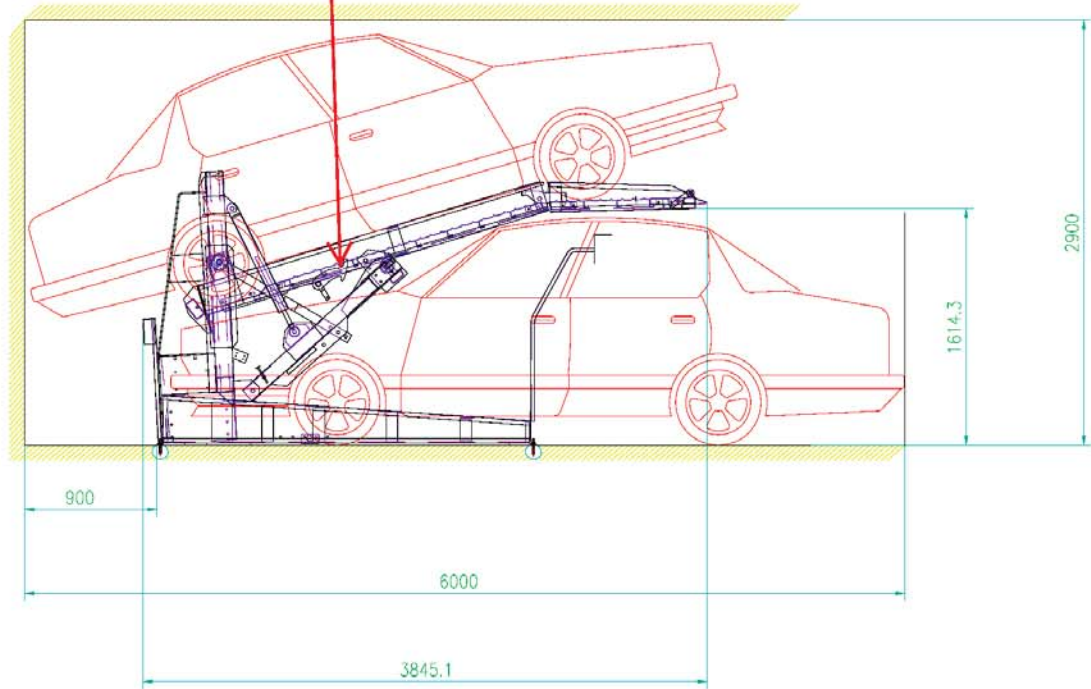

Narrow Bay Tilt-Parking System

Bolt M12 x 100

2400

1915

2280

2340

Adjustable Mechanical Lock

900

6000

3845.1

1614.3

2900